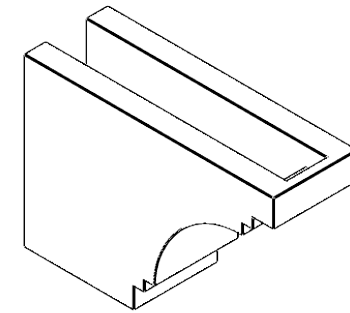

# ITEM NUMBER: RFTURO040X08000X12000X008PEC00RCPR

4"W X 8"H X 12"L TIMBERTHANE ROUGH CEDAR PESCADERO FAUX WOOD OPEN RAFTER TAIL, 8"L END, PRIMED TAN

**FRONT PROFILE**

**ISOMETRIC**

GENERATED DATE : 03/02/2023

EKENA MILLWORK  
2300 WEST MAIN ST.  
CLARKSVILLE, TX 75426  
TOLL FREE: 866-607-0453  
WWW.EKENAMILLWORK.COM

**NOTES**

1. INSTALLATION TO BE COMPLETED IN ACCORDANCE WITH MANUFACTURER'S SPECIFICATIONS.
2. DRAWING MAY NOT BE TO SCALE
3. THIS DRAWING IS INTENDED FOR DESIGN AND PLANNING PURPOSES ONLY.
4. ALL INFORMATION CONTAINED HEREIN WAS CURRENT AT THE TIME OF DEVELOPMENT BUT MUST BE REVIEWED AND APPROVED BY THE PRODUCT MANUFACTURER TO BE CONSIDERED ACCURATE.
5. TIMBERTHANE ARCHITECTURAL PRODUCTS ARE MADE FROM HIGH DENSITY URETHANE AND COME FACTORY PRIMED